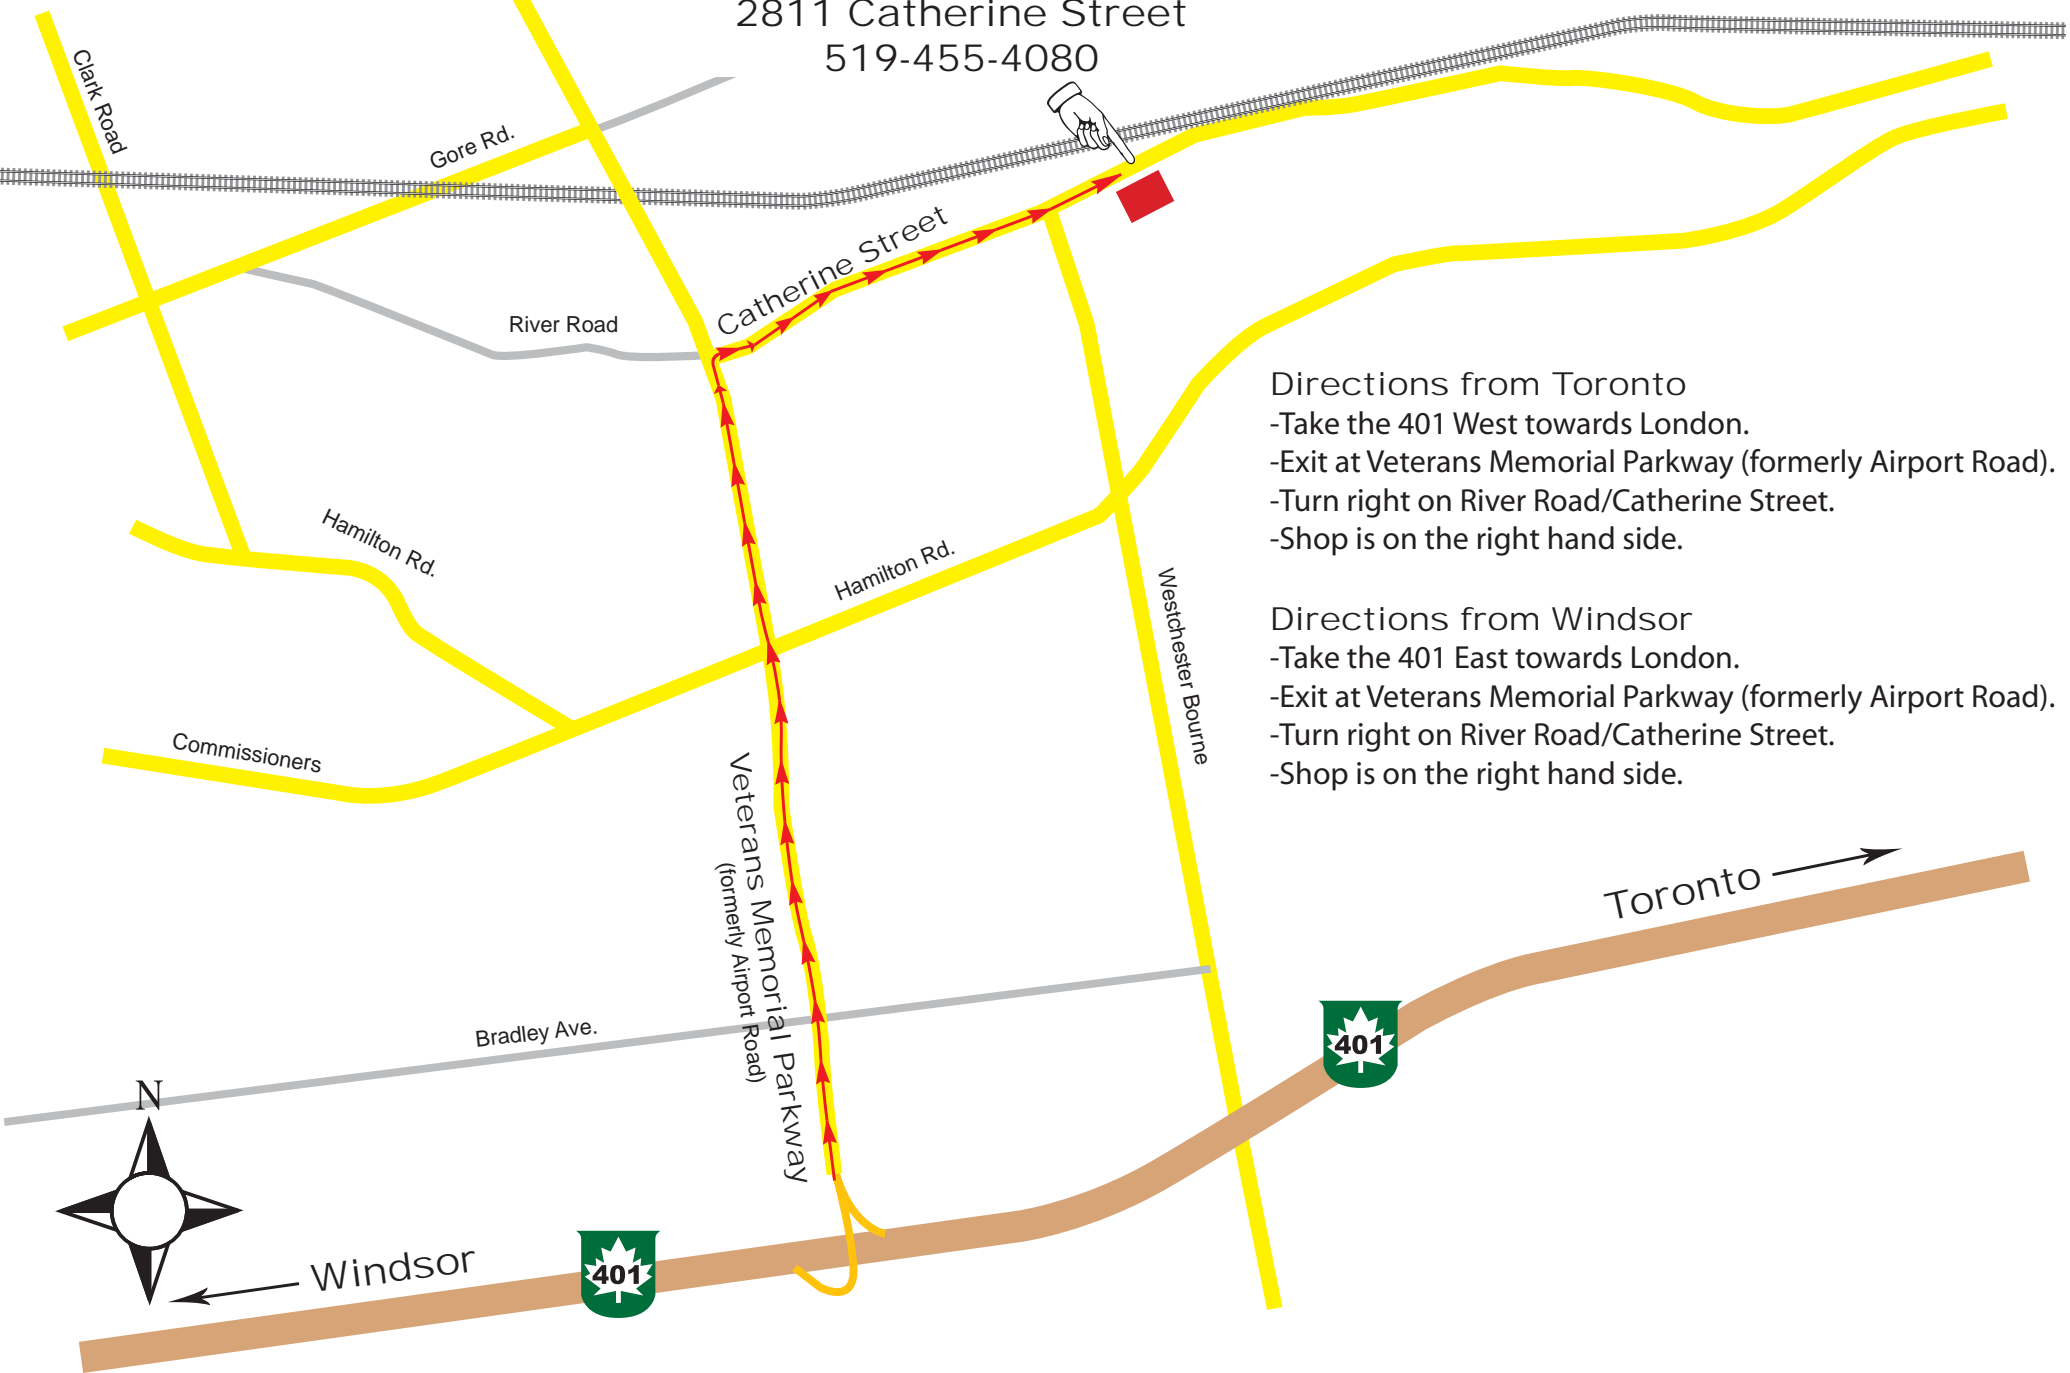

2811 Catherine Street
519-455-4080

Directions from Toronto

- Take the 401 West towards London.
- Exit at Veterans Memorial Parkway (formerly Airport Road).
- Turn right on River Road/Catherine Street.
- Shop is on the right hand side.

Directions from Windsor

- Take the 401 East towards London.
- Exit at Veterans Memorial Parkway (formerly Airport Road).
- Turn right on River Road/Catherine Street.
- Shop is on the right hand side.

Windsor

Toronto